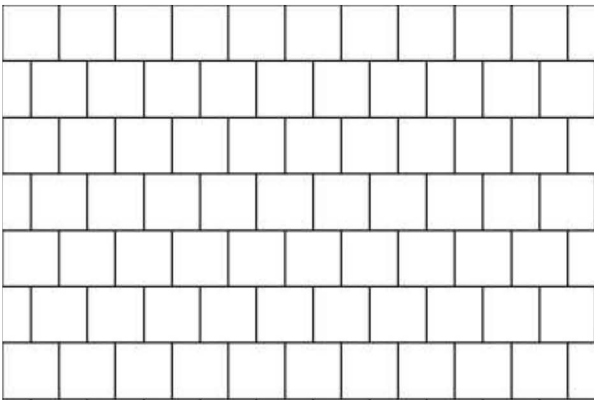

Bella Stone

INTERLOCKING PAVERS™

Edging

Sailor

Soldier

Double Soldier

Bella Cobble Laying Patterns

Random Pattern

66% 6x9, 33% 6x6

Muster Pattern

66% 6x9, 33% 6x6

Running Bond Pattern

Stack Pattern

Entended Herringbone Pattern

66% 6x9 33% 6x6