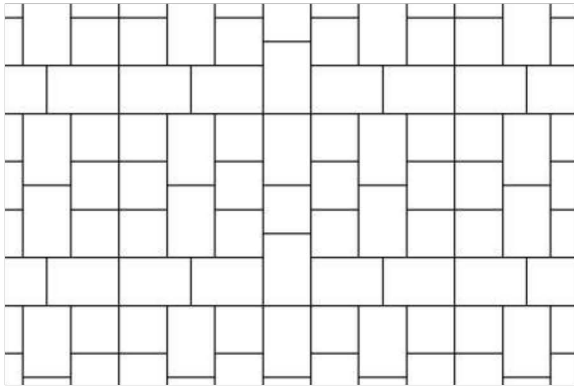

Bella Stone

INTERLOCKING PAVERS™

Edging

Sailor

Soldier

Double Soldier

Bella Cobble Laying Patterns

Random Pattern

66% 6x9, 33% 6x6

Muster Pattern

66% 6x9, 33% 6x6

Running Bond Pattern

Stack Pattern

Entended Herringbone Pattern

66% 6x9 33% 6x6