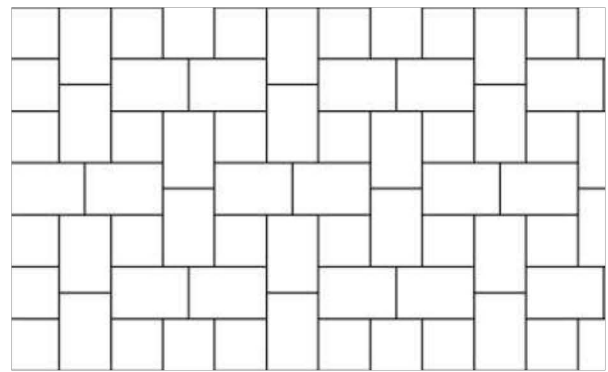

Bella Stone

INTERLOCKING PAVERS™

Edging

Sailor

Soldier

Double Soldier

Bella Cobble Laying Patterns

Random Pattern

66% 6x9, 33% 6x6

Muster Pattern

66% 6x9, 33% 6x6

Running Bond Pattern

Stack Pattern

Entended Herringbone Pattern

66% 6x9 33% 6x6