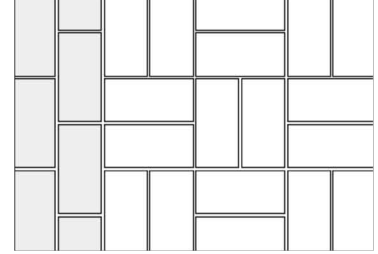

Bella Stone

INTERLOCKING PAVERS™

Edging

Sailor

Soldier

Double Soldier

Bella Cobble Laying Patterns

Random Pattern

66% 6x9, 33% 6x6

Muster Pattern

66% 6x9, 33% 6x6

Running Bond Pattern

Stack Pattern

Entended Herringbone Pattern

66% 6x9 33% 6x6